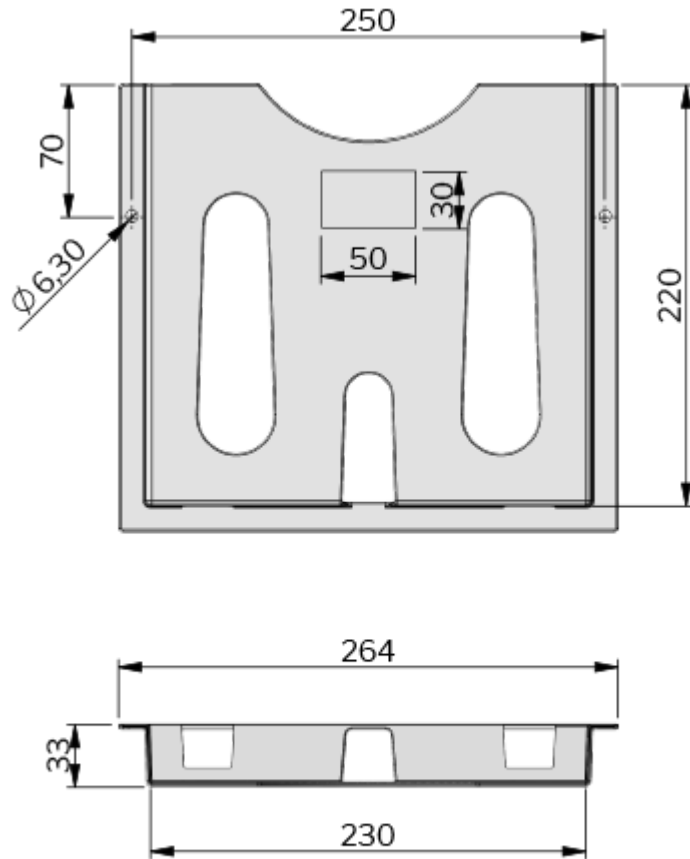

DRAWING POCKET

Drawing pocket for A4-documents. Self-adhesive - or mounted with screws through 6 mm holes. Made from impact resistant plastic and the standard colour is grey. Imprinted company logotype, as well as other colours, are available on request.

MATERIAL

Pocket: Polystyrene, grey

P/N

566005