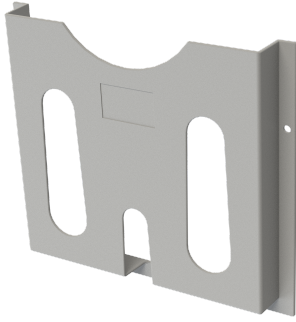

DRAWING POCKET

Drawing pocket for A4-documents. Self-adhesive - or mounted with screws through 6 mm holes. Made from impact resistant plastic and the standard colour is grey. Imprinted company logotype, as well as other colours, are available on request.

MATERIAL

Pocket: Polystyrene, grey

P/N

566005